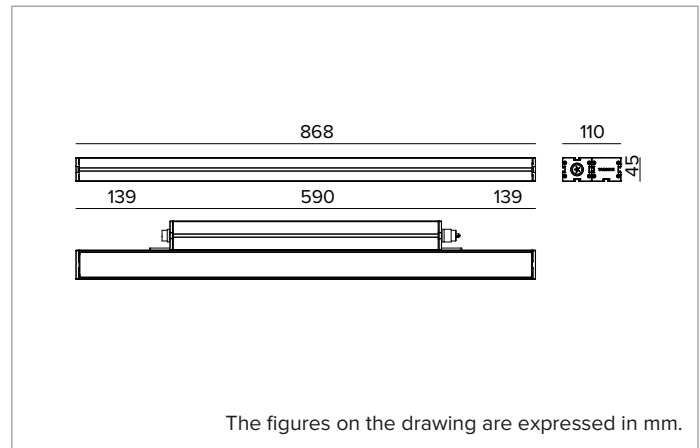

SOURCE

High Power High Efficiency Ra80 linear LED board.

Nominal power: 47.2

Nominal flux: 6822lm

Colour rendering index: 80

CCT nominal: 3000K

Lifetime (L80/B10): >102000h tq +25°C

ILLUMINOTECHNICAL CHARACTERISTICS

Optic made of optical grade PMMA TIR lenses and a holographic filter. Comfort version with integrated optical accessory: aluminum honeycomb grid, matte black finish.

Optic: LENS

Beam angles: FL 30°

Optical efficiency: 49%

Fixture flux: 3328lm

Luminous efficacy: 64lm/W

Photobiological safety: Compliant with RG1 low risk group

MECHANICAL CHARACTERISTICS

Extruded anodised aluminium 15µ body. Extra clear 5mm thick glass flat screen. The body of the fixture is adjustable and can be installed away from the mounting surface using accessory snap brackets.

Colour and finish: Florentine white

Dimensions: L=868mm

Weight: 4.4Kg

Version: Comfort

Degree of protection: IP66,IP67,IP68,IP69

Mechanical Resistance: IK07

ELECTRICAL CHARACTERISTICS

Integrated driver available in the ON-OFF version (positioned laterally to the optical body). Supplied with through-wiring with longitudinal sealing IN/OUT panel connectors (the sealing limits the risk of humidity raising towards the driver/optical body). Luminaire compliant with EN 60598-2-22 for power supply from a centralised emergency system CPSS (Central Power Supply System), not incorporated in the luminaire - high risk areas excluded. The default power and flux are 100% in AC and 100% in DC.

Fixture Power: 52W

Power supply: 220-240Vac 50/60Hz

Insulation Class: CLASS 1

Type of driver / Control: ON-OFF

Driver included: YES

Class F: YES

Ambient temperature: 0°C / +35°C

INSTALLATION

To be completed with powder coated stainless steel fixed or adjustable brackets (available in different lengths).

NOTES

110-277Vac version available on request.

WARRANTY

5 years.

WARNING

Luminaire designed for disposal/recycling at end-of-life. Replaceable (LED only) light source by a professional. Replaceable control gear by a professional.

Due to the technological evolution of the electronic components, the data provided may be updated, and as such, confirmation must be requested during the order process.

Luminous flux and power supply have +/-10% tolerances with respect to the indicated value. tq +25°C (CIE 121).

We reserve the right to make technical changes.

Targetti Sankey S.r.l.
Via Pratese, 164
50145 Firenze - Italy
Tel: +39 055 37911
targetti.com
targetti@targetti.com

CCIAA Firenze
Share Capital:
€ 500.000,00
VAT N. (IT):
01537660480
R.E.A: FI-275656

TARGETTI